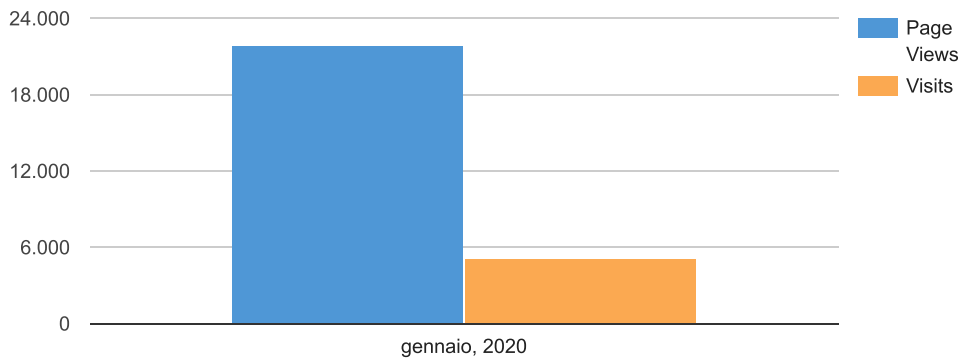

Site: amandhafox.biz

Operating Systems

Date Range: 01/01/2020 to 31/01/2020

Operating System		Page Views		Visits		Hits		Bandwidth
1.	Android	9.852	44.83%	2.274	44.30%	107.236	46.43%	21.930,8 MB
2.	Windows	6.379	29.03%	1.271	24.76%	62.083	26.88%	18.842,8 MB
3.	iOS	4.061	18.48%	836	16.29%	47.754	20.68%	28.321,3 MB
4.	Mac OS	880	4.00%	238	4.64%	9.999	4.33%	4.394,0 MB
5.	Linux	317	1.44%	171	3.33%	1.662	0.72%	256,2 MB
6.	Opera Mini	11	0.05%	5	0.10%	75	0.03%	6,4 MB
7.	Samsung	11	0.05%	1	0.02%	305	0.13%	21,1 MB
8.	SunOS	2	0.01%	2	0.04%	3	0.00%	0,0 MB
9.	Darwin	1	0.00%	3	0.06%	6	0.00%	0,0 MB
10.	Mac	0	0.00%	2	0.04%	15	0.01%	53,2 MB
11.	Chromium OS	0	0.00%	1	0.02%	2	0.00%	0,3 MB
Masked / Unknown		463		329		1.812		396,5 MB
Total		21.977		5.133		230.952		74.222,5 MB

Site: amandhafox.biz

Traffic Trend by Month

Date Range: 01/01/2020 to 31/01/2020

Date	Page Views		Visits		Hits		Bandwidth
gennaio, 2020	21.977	100.00%	5.133	100.00%	230.952	100.00%	74.222,5 MB
Total	21.977		5.133		230.952		74.222,5 MB