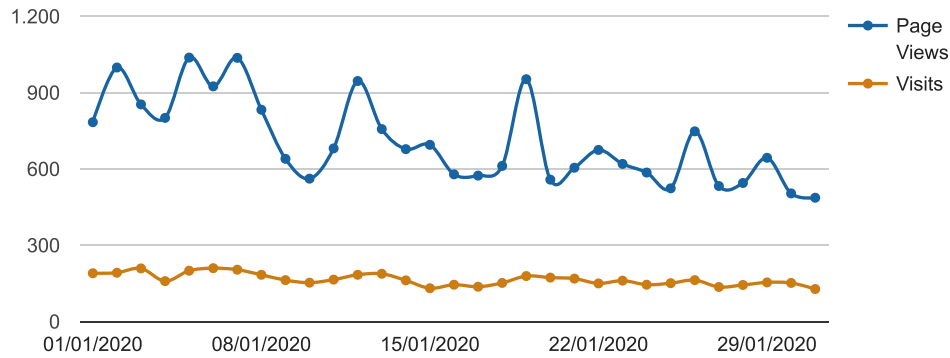

Site: amandhafox.biz

Traffic Trend by Day

Date Range: 01/01/2020 to 31/01/2020

Date	Page Views		Visits		Hits		Bandwidth
01/01/2020	784	3.57%	190	3.70%	8.603	3.73%	3.500,9 MB
02/01/2020	999	4.55%	192	3.74%	11.314	4.90%	4.872,9 MB
03/01/2020	854	3.89%	209	4.07%	8.914	3.86%	3.801,8 MB
04/01/2020	801	3.64%	159	3.10%	8.706	3.77%	3.228,8 MB
05/01/2020	1.038	4.72%	200	3.90%	9.964	4.31%	3.749,7 MB
06/01/2020	925	4.21%	210	4.09%	9.755	4.22%	2.973,8 MB
07/01/2020	1.037	4.72%	204	3.97%	11.042	4.78%	4.088,7 MB
08/01/2020	833	3.79%	184	3.58%	8.581	3.72%	3.081,1 MB
09/01/2020	640	2.91%	163	3.18%	7.082	3.07%	1.516,6 MB
10/01/2020	562	2.56%	153	2.98%	5.759	2.49%	1.840,2 MB
11/01/2020	681	3.10%	165	3.21%	7.925	3.43%	2.362,4 MB
12/01/2020	946	4.30%	184	3.58%	9.849	4.26%	2.778,8 MB
13/01/2020	757	3.44%	188	3.66%	8.280	3.59%	1.950,9 MB
14/01/2020	678	3.09%	162	3.16%	7.263	3.14%	1.815,6 MB
15/01/2020	695	3.16%	131	2.55%	6.464	2.80%	1.418,3 MB
16/01/2020	579	2.63%	145	2.82%	5.539	2.40%	4.570,4 MB
17/01/2020	574	2.61%	137	2.67%	6.176	2.67%	1.032,4 MB
18/01/2020	612	2.78%	152	2.96%	6.280	2.72%	1.666,9 MB
19/01/2020	953	4.34%	179	3.49%	8.045	3.48%	2.861,2 MB
20/01/2020	558	2.54%	173	3.37%	5.934	2.57%	1.777,9 MB
21/01/2020	605	2.75%	169	3.29%	6.488	2.81%	1.788,8 MB
22/01/2020	675	3.07%	150	2.92%	6.745	2.92%	2.467,9 MB
23/01/2020	620	2.82%	161	3.14%	6.504	2.82%	2.065,3 MB
24/01/2020	586	2.67%	145	2.82%	5.845	2.53%	1.431,8 MB
25/01/2020	524	2.38%	151	2.94%	6.034	2.61%	1.385,9 MB
26/01/2020	748	3.40%	163	3.18%	8.638	3.74%	2.775,6 MB
27/01/2020	533	2.43%	136	2.65%	5.887	2.55%	1.683,5 MB
28/01/2020	545	2.48%	144	2.81%	5.991	2.59%	1.446,3 MB
29/01/2020	644	2.93%	154	3.00%	6.594	2.86%	1.747,2 MB
30/01/2020	504	2.29%	152	2.96%	5.546	2.40%	985,6 MB
31/01/2020	487	2.22%	128	2.49%	5.205	2.25%	1.555,3 MB
Total	21.977		5.133		230.952		74.222,5 MB