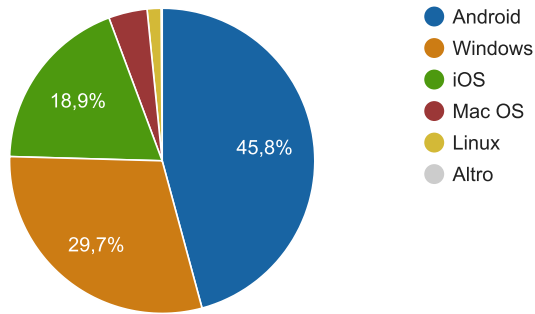

Site: amandhafox.biz

Operating Systems

Date Range: 01/01/2020 to 31/01/2020

Operating System		Page Views		Visits		Hits		Bandwidth
1.	Android	9.852	44.83%	2.274	44.30%	107.236	46.43%	21.930,8 MB
2.	Windows	6.379	29.03%	1.271	24.76%	62.083	26.88%	18.842,8 MB
3.	iOS	4.061	18.48%	836	16.29%	47.754	20.68%	28.321,3 MB
4.	Mac OS	880	4.00%	238	4.64%	9.999	4.33%	4.394,0 MB
5.	Linux	317	1.44%	171	3.33%	1.662	0.72%	256,2 MB
6.	Opera Mini	11	0.05%	5	0.10%	75	0.03%	6,4 MB
7.	Samsung	11	0.05%	1	0.02%	305	0.13%	21,1 MB
8.	SunOS	2	0.01%	2	0.04%	3	0.00%	0,0 MB
9.	Darwin	1	0.00%	3	0.06%	6	0.00%	0,0 MB
10.	Mac	0	0.00%	2	0.04%	15	0.01%	53,2 MB
11.	Chromium OS	0	0.00%	1	0.02%	2	0.00%	0,3 MB
Masked / Unknown		463		329		1.812		396,5 MB
Total		21.977		5.133		230.952		74.222,5 MB