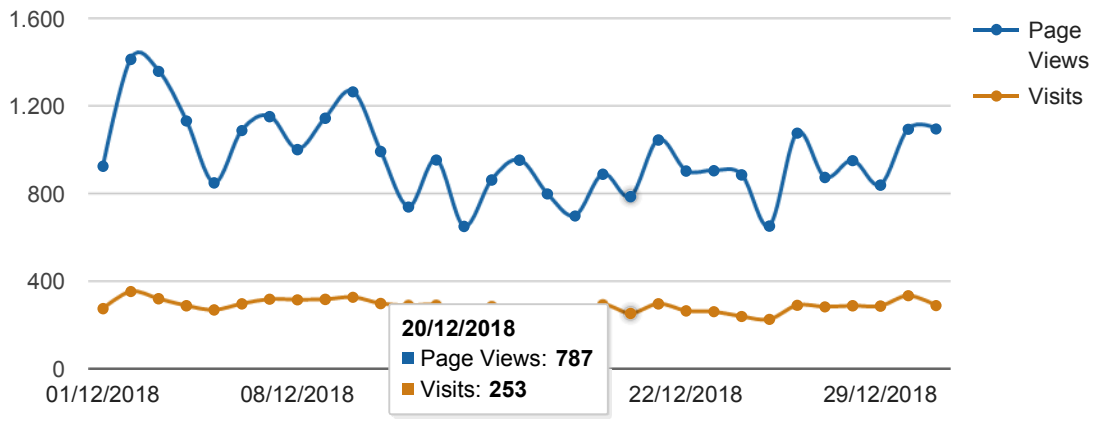

Site: amandhafox.biz

Traffic Trend by Day

Date Range: 01/12/2018 to 31/12/2018

| Date         | Page Views    |       | Visits       |       | Hits           |       | Bandwidth          |      |
|--------------|---------------|-------|--------------|-------|----------------|-------|--------------------|------|
| 01/12/2018   | 927           | 3.09% | 275          | 3.12% | 8.842          | 3.03% | 2.425,6 MB         | NaN% |
| 02/12/2018   | 1.416         | 4.72% | 353          | 4.00% | 13.640         | 4.67% | 3.101,1 MB         | NaN% |
| 03/12/2018   | 1.361         | 4.53% | 320          | 3.63% | 13.822         | 4.73% | 3.129,3 MB         | NaN% |
| 04/12/2018   | 1.134         | 3.78% | 288          | 3.26% | 12.236         | 4.19% | 3.060,4 MB         | NaN% |
| 05/12/2018   | 850           | 2.83% | 269          | 3.05% | 8.178          | 2.80% | 2.507,3 MB         | NaN% |
| 06/12/2018   | 1.090         | 3.63% | 297          | 3.37% | 11.000         | 3.77% | 2.662,5 MB         | NaN% |
| 07/12/2018   | 1.154         | 3.84% | 318          | 3.60% | 10.323         | 3.54% | 2.187,2 MB         | NaN% |
| 08/12/2018   | 1.003         | 3.34% | 315          | 3.57% | 9.620          | 3.29% | 2.827,3 MB         | NaN% |
| 09/12/2018   | 1.146         | 3.82% | 317          | 3.59% | 11.464         | 3.93% | 3.071,5 MB         | NaN% |
| 10/12/2018   | 1.267         | 4.22% | 327          | 3.71% | 11.733         | 4.02% | 3.025,8 MB         | NaN% |
| 11/12/2018   | 994           | 3.31% | 298          | 3.38% | 9.650          | 3.31% | 2.746,5 MB         | NaN% |
| 12/12/2018   | 740           | 2.47% | 289          | 3.28% | 7.103          | 2.43% | 1.735,7 MB         | NaN% |
| 13/12/2018   | 955           | 3.18% | 290          | 3.29% | 8.824          | 3.02% | 2.370,3 MB         | NaN% |
| 14/12/2018   | 651           | 2.17% | 234          | 2.65% | 6.209          | 2.13% | 1.552,9 MB         | NaN% |
| 15/12/2018   | 864           | 2.88% | 284          | 3.22% | 8.595          | 2.94% | 1.717,5 MB         | NaN% |
| 16/12/2018   | 954           | 3.18% | 257          | 2.91% | 10.064         | 3.45% | 2.300,0 MB         | NaN% |
| 17/12/2018   | 800           | 2.67% | 263          | 2.98% | 7.624          | 2.61% | 1.884,4 MB         | NaN% |
| 18/12/2018   | 699           | 2.33% | 225          | 2.55% | 6.626          | 2.27% | 1.681,9 MB         | NaN% |
| 19/12/2018   | 890           | 2.96% | 292          | 3.31% | 8.814          | 3.02% | 2.437,8 MB         | NaN% |
| 20/12/2018   | 787           | 2.62% | 253          | 2.87% | 7.091          | 2.43% | 1.590,6 MB         | NaN% |
| 21/12/2018   | 1.047         | 3.49% | 297          | 3.37% | 11.550         | 3.96% | 2.665,2 MB         | NaN% |
| 22/12/2018   | 905           | 3.01% | 265          | 3.00% | 8.680          | 2.97% | 1.970,6 MB         | NaN% |
| 23/12/2018   | 906           | 3.02% | 261          | 2.96% | 8.940          | 3.06% | 1.971,3 MB         | NaN% |
| 24/12/2018   | 887           | 2.95% | 239          | 2.71% | 8.618          | 2.95% | 2.534,0 MB         | NaN% |
| 25/12/2018   | 653           | 2.18% | 226          | 2.56% | 6.314          | 2.16% | 1.284,5 MB         | NaN% |
| 26/12/2018   | 1.078         | 3.59% | 290          | 3.29% | 9.985          | 3.42% | 3.152,6 MB         | NaN% |
| 27/12/2018   | 875           | 2.91% | 283          | 3.21% | 8.331          | 2.85% | 2.527,4 MB         | NaN% |
| 28/12/2018   | 952           | 3.17% | 288          | 3.26% | 8.960          | 3.07% | 2.265,7 MB         | NaN% |
| 29/12/2018   | 840           | 2.80% | 287          | 3.25% | 7.934          | 2.72% | 1.612,2 MB         | NaN% |
| 30/12/2018   | 1.096         | 3.65% | 334          | 3.79% | 10.352         | 3.55% | 2.594,3 MB         | NaN% |
| 31/12/2018   | 1.097         | 3.65% | 289          | 3.28% | 10.838         | 3.71% | 2.601,5 MB         | NaN% |
| <b>Total</b> | <b>30.018</b> |       | <b>8.823</b> |       | <b>291.960</b> |       | <b>73.195,0 MB</b> |      |