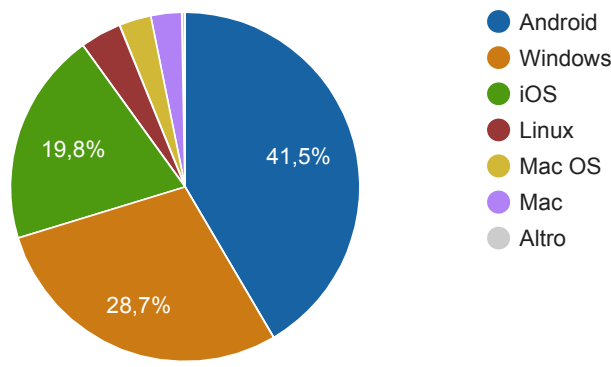

Site: amandhafox.biz

Operating Systems

Date Range: 01/12/2018 to 31/12/2018

	Operating System	Page Views		Visits		Hits		Bandwidth	
1.	Android	12.418	41.37%	2.466	27.95%	134.584	46.10%	19.033,9 MB	NaN%
2.	Windows	8.588	28.61%	2.726	30.90%	77.188	26.44%	16.316,5 MB	NaN%
3.	iOS	5.911	19.69%	1.291	14.63%	65.584	22.46%	33.826,6 MB	NaN%
4.	Linux	1.145	3.81%	953	10.80%	2.918	1.00%	330,4 MB	NaN%
5.	Mac OS	885	2.95%	243	2.75%	8.778	3.01%	2.625,1 MB	NaN%
6.	Mac	856	2.85%	851	9.65%	973	0.33%	464,9 MB	NaN%
7.	Kindle	36	0.12%	1	0.01%	160	0.05%	6,8 MB	NaN%
8.	Opera Mini	28	0.09%	3	0.03%	242	0.08%	13,1 MB	NaN%
9.	Playstation	14	0.05%	2	0.02%	147	0.05%	10,6 MB	NaN%
10.	Samsung	13	0.04%	1	0.01%	128	0.04%	20,7 MB	NaN%
11.	Chromium OS	5	0.02%	2	0.02%	88	0.03%	1,6 MB	NaN%
12.	Darwin	0	0.00%	3	0.03%	3	0.00%	0,0 MB	NaN%
Masked / Unknown		119		281		1.167		497,8 MB	
Total		30.018		8.823		291.960		73.148,0 MB